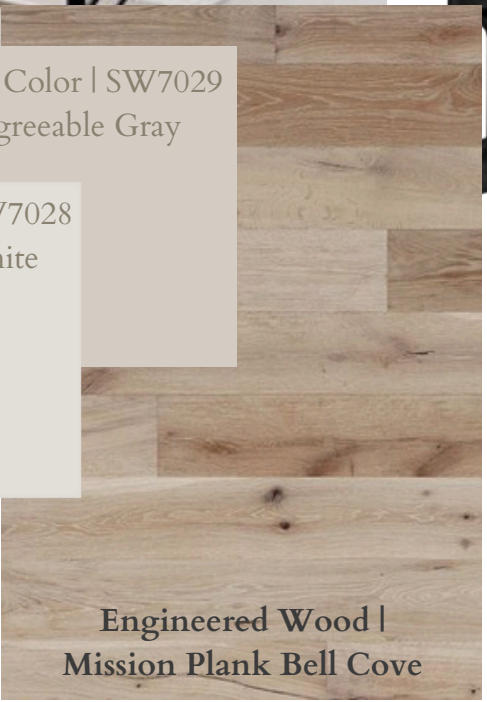

Wall Color | SW7029
Agreeable Gray

Carpet | Dixie Home My
Hero First Choice

Trim Color | SW7028
Incredible White

Engineered Wood |
Mission Plank Bell Cove

Door Color | SW6258
Tricorn Black

Great Room Selection(s)