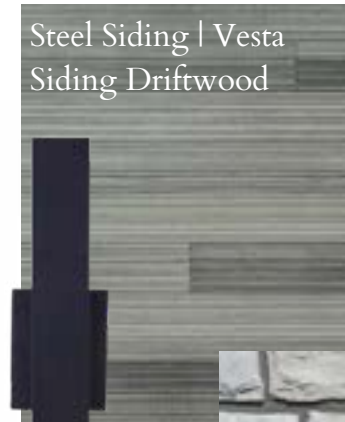

Exterior Selection(s)

5064