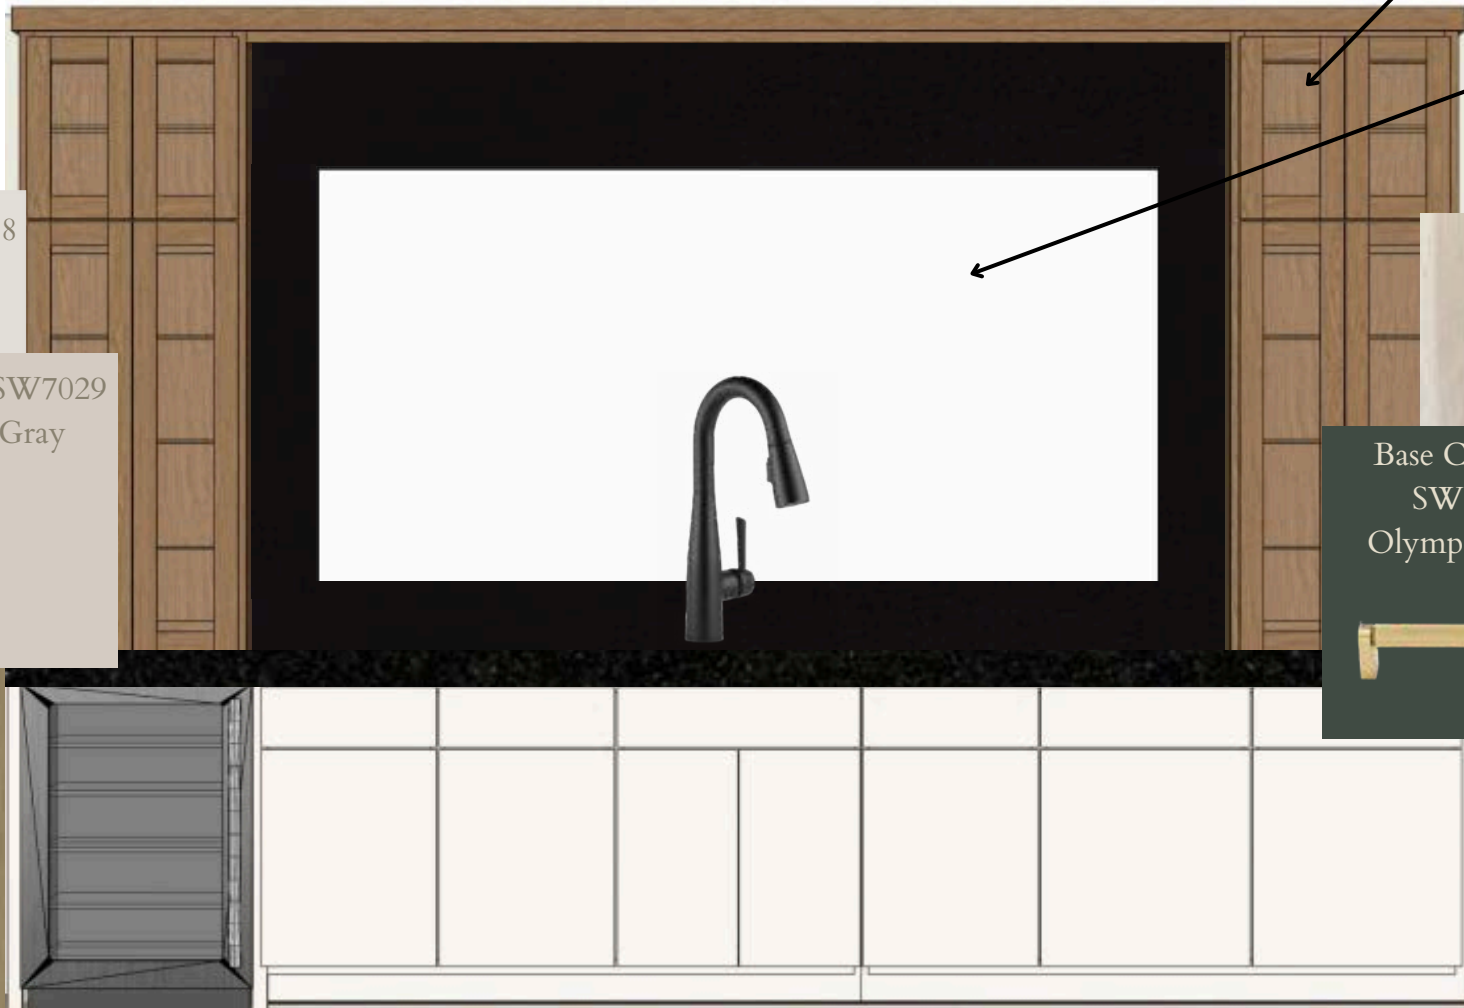

LL Bar Selection(s)

Trim Color | SW7028
Incredible White

Wall Color | SW7029
Agreeable Gray

Glass cabinet doors, with glass shelves and puck lighting inside of cabinets.

Window overlooking Hockey Room.

Upper Cabinets | White Oak

Base Cabinets | SW7750
Olympic Range

LVP | AllTile Downtown
King Street