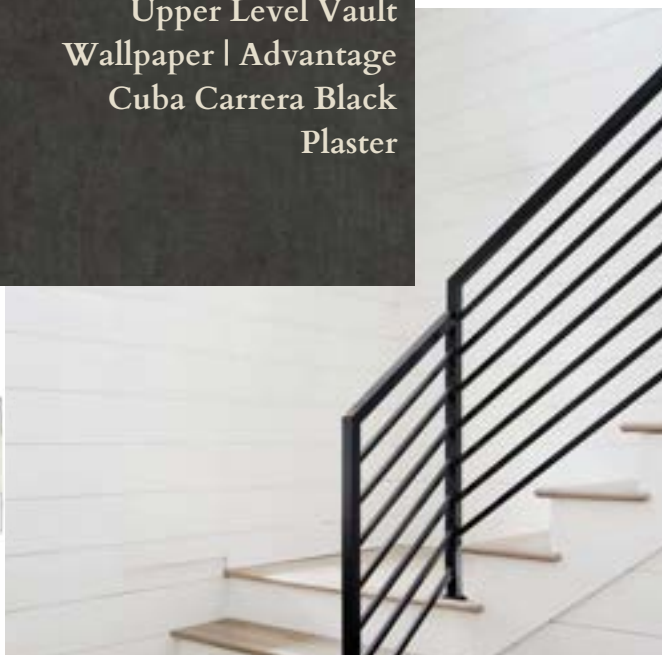

Lap Siding | J.H.
Gray Slate

Lap Siding | J.H.
Iron Gray

Steel Siding | Vesta
Siding Driftwood

Shingles | GAF
Timberline Charcoal

5064

Exterior Masonry | Fond
du Lac Country Squire

Foyer Selection(s)

Upper Level Vault
Wallpaper | Advantage
Cuba Carrera Black
Plaster