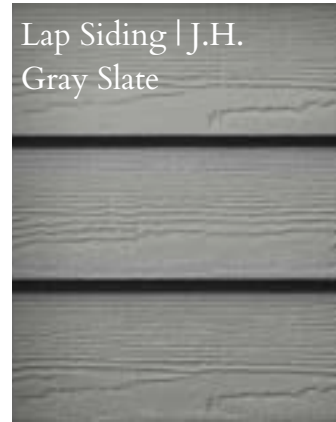

Lap Siding | J.H.
Gray Slate

Lap Siding | J.H.
Iron Gray

Steel Siding | Vesta
Siding Driftwood

Shingles | GAF
Timberline Charcoal

5064

Exterior Masonry | Fond
du Lac Country Squire

Foyer Selection(s)

Upper Level Vault
Wallpaper | Advantage
Cuba Carrera Black
Plaster