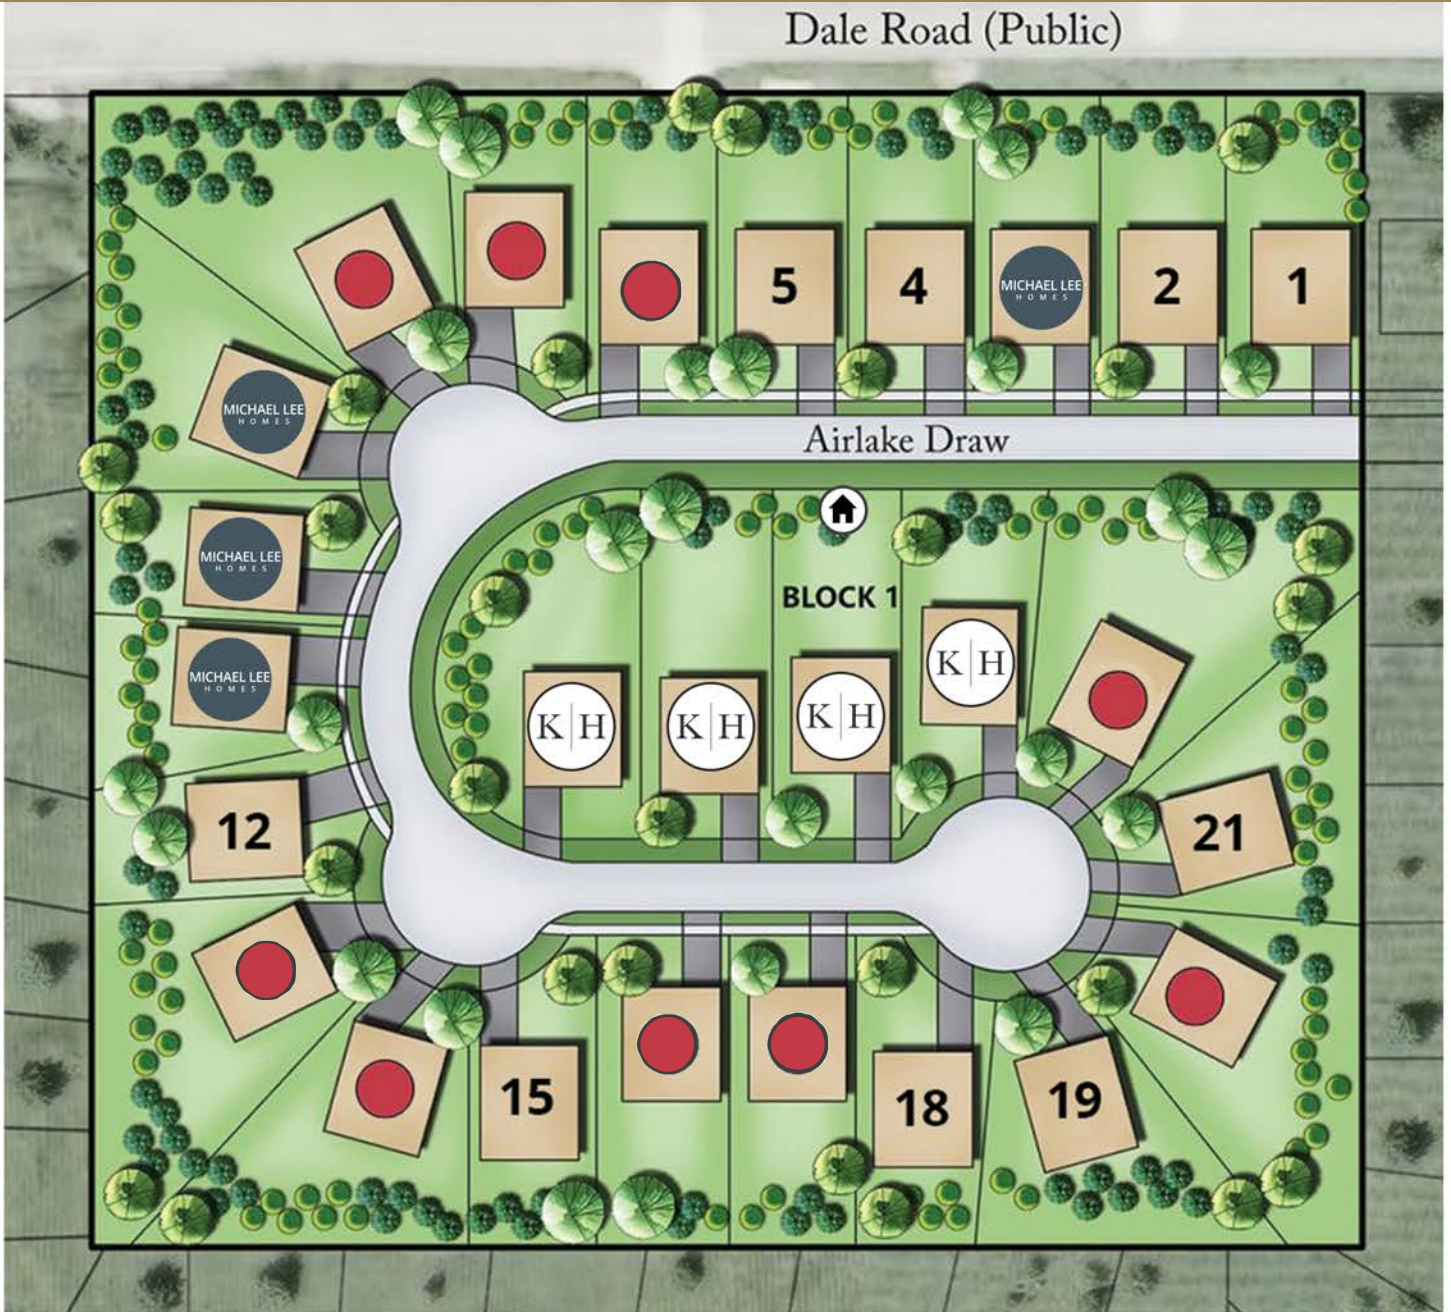

Hartung Farm

WOODBURY • MN

Dale Road (Public)

MICHAEL LEE MODEL

KOOTENIA MODEL

SOLD

KOOTENIA

651.731.2345